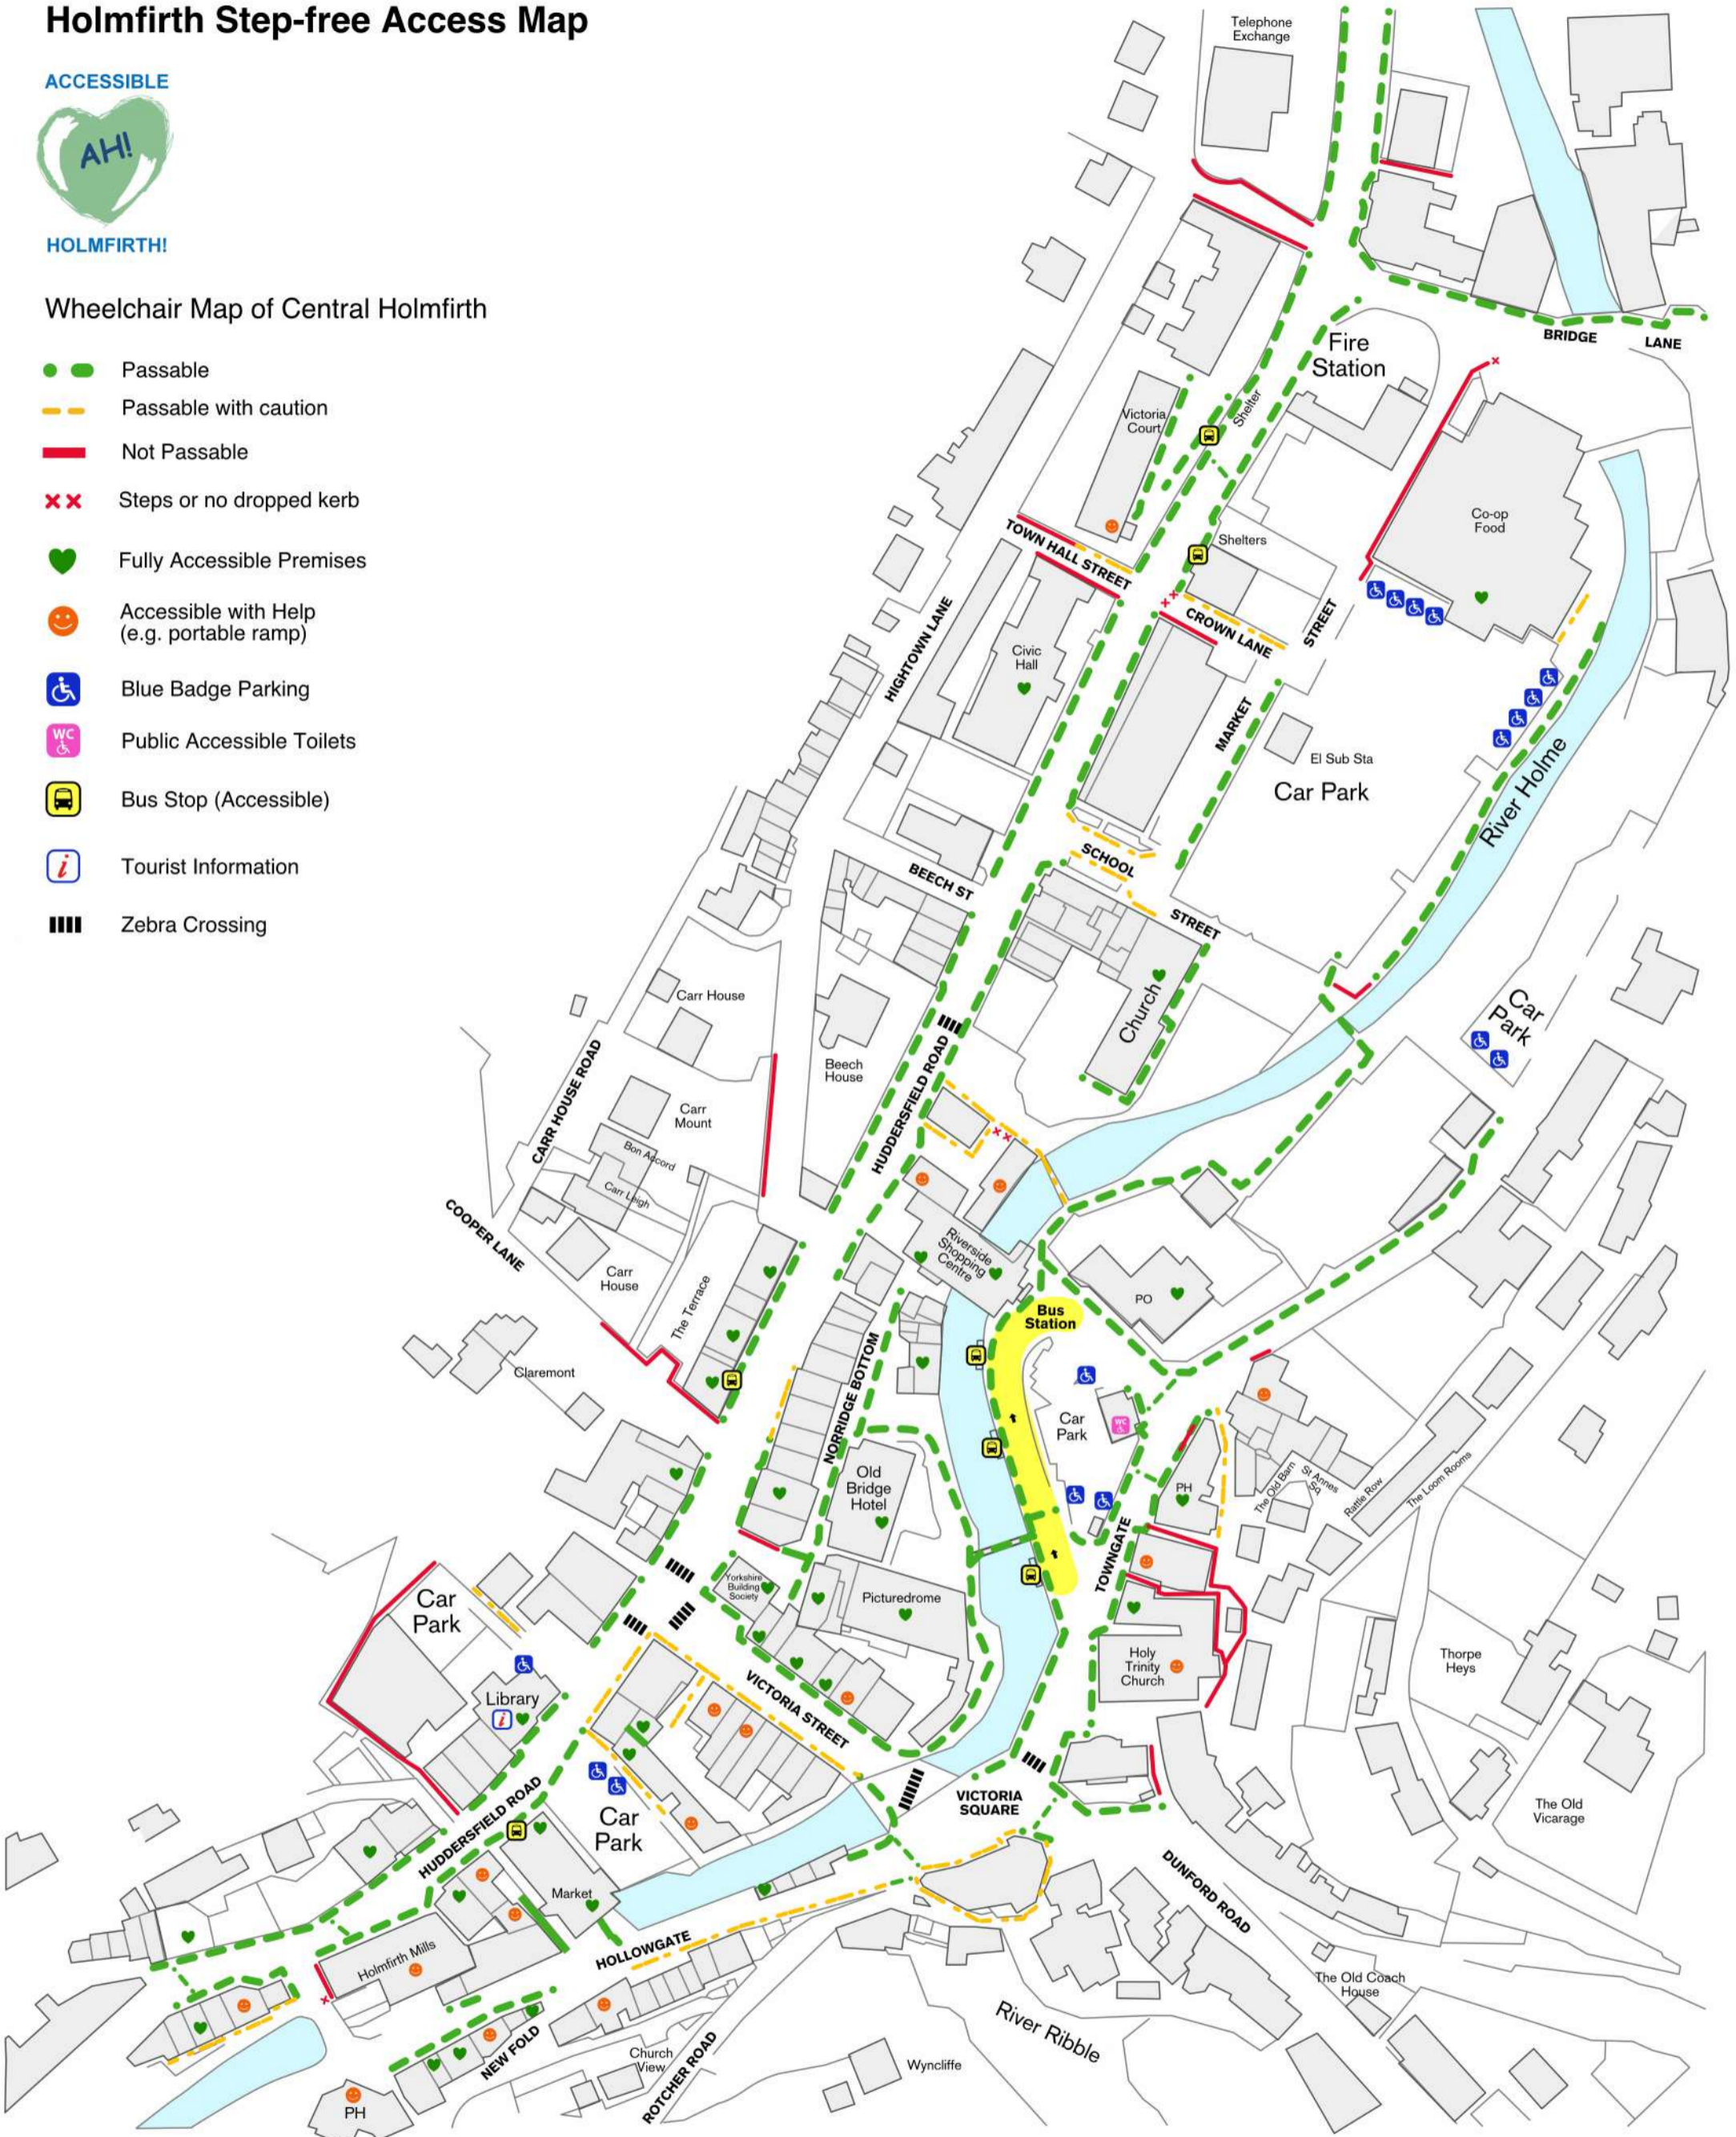

Holmfirth Step-free Access Map

ACCESSIBLE

HOLMFIRTH!

Wheelchair Map of Central Holmfirth

- Passable
- Passable with caution
- Not Passable
- x x Steps or no dropped kerb
- ♥ Fully Accessible Premises
- 😊 Accessible with Help (e.g. portable ramp)
- Blue Badge Parking
- Public Accessible Toilets
- Bus Stop (Accessible)
- Tourist Information
- Zebra Crossing

Map created by **Square Peg Activities Holmfirth** with thanks to Holme Valley Memorial Hospital League of Friends for their support.

Any enquiries about this map please email us at: squarepegsholmfirth@gmail.com

Map © Crown Copyright and database right 2019. Ordnance Survey 100019241 (Kirklees Council).

Map design by **aleon.co**
Based on Ordnance Survey Map.

LIST OF ACCESSIBLE PREMISES

FACILITIES KEY

- AE - Alternative Entrance
- DP - Disabled Parking (Private)
- DT - Disabled Toilet
- LA - Limited Access
- PR - Portable Ramp
- SS - Small Step

Market Street

Little Shop of Lovelies	
Picturedrome	SS AE
Old Bridge Inn	DT DP

Norridge Bottom

Box Office	DT
Y's Bar and Snap	

Towngate / Towngate Car Park / Station Rd

Sainsburys	
Post Office	
Holy Trinity Church	AE PR
Age UK	
Almond	SS LA
Harveys Wine Bar	LA
Cornerhouse Cafe	AE