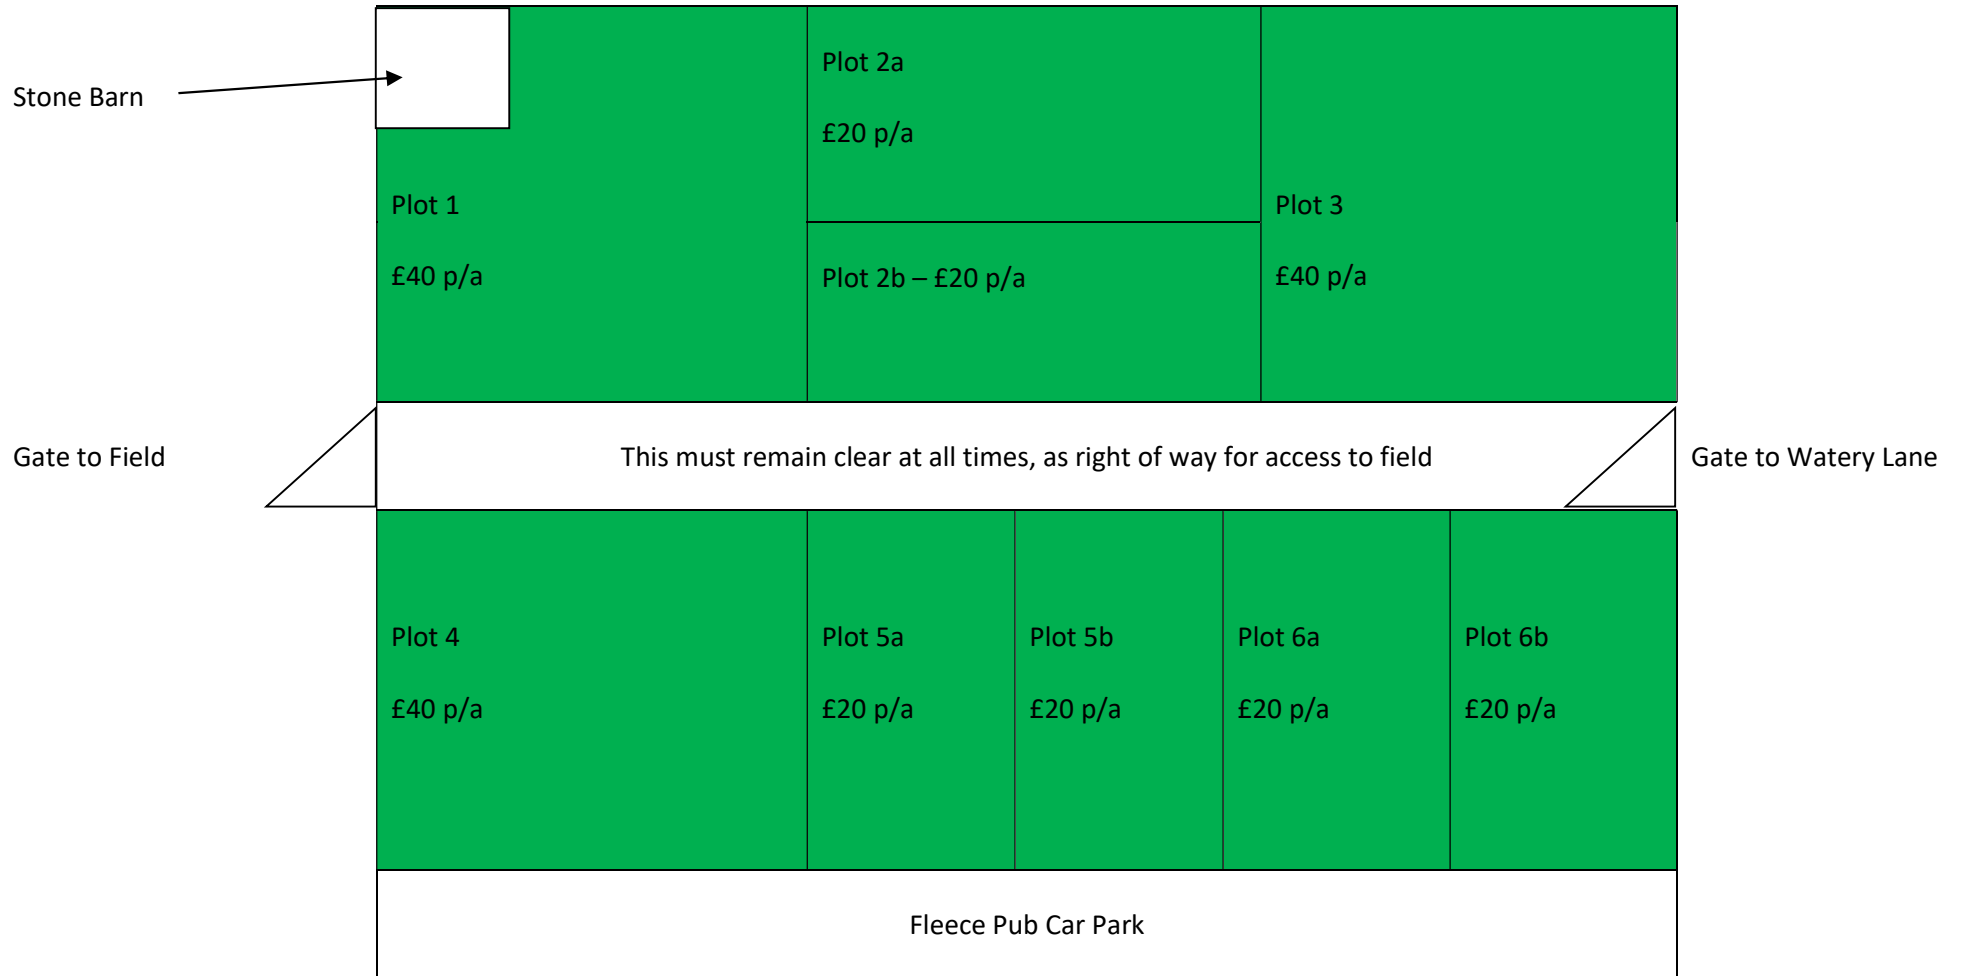

PLAN – WATERY LANE, HOLME – ALLOTMENT PLOTS – 2020-21

Nb: There are no vacant plots at present. There is a waiting list which Holme Valley residents can join by contacted the Clerk.